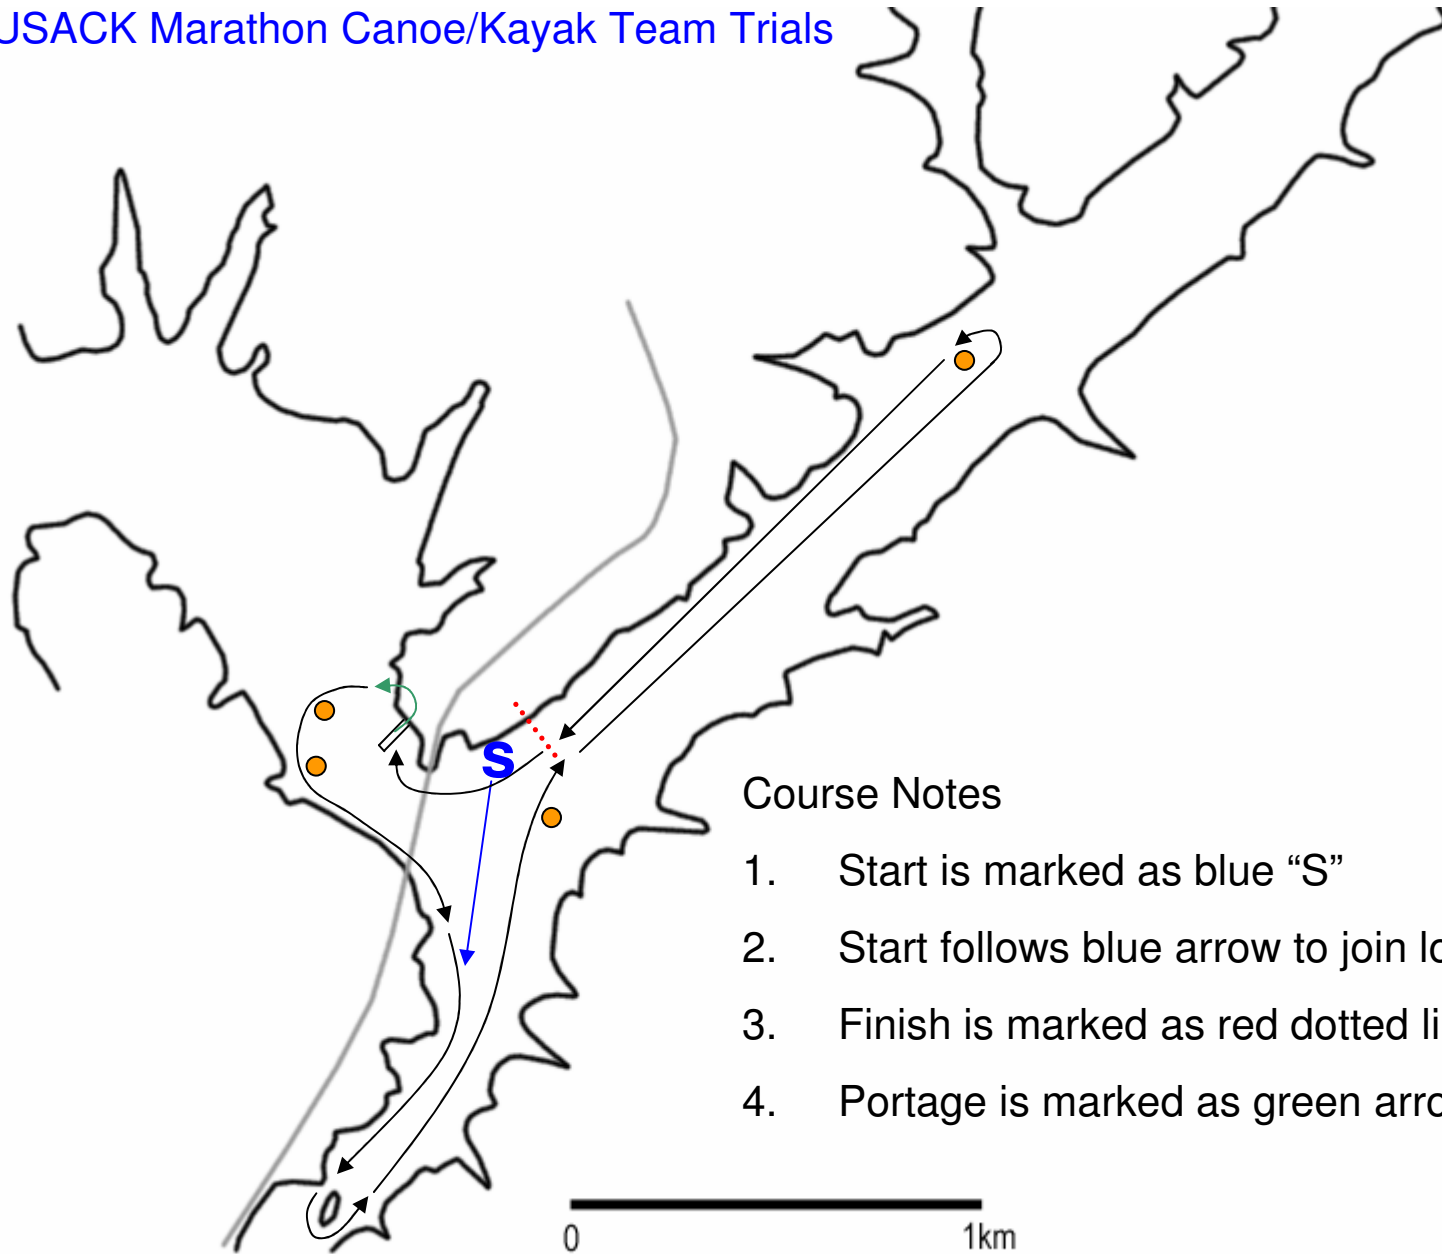

2006 USACK Marathon Canoe/Kayak Team Trials

Course Notes

1. Start is marked as blue "S"
2. Start follows blue arrow to join loop
3. Finish is marked as red dotted line (at tower)
4. Portage is marked as green arrow